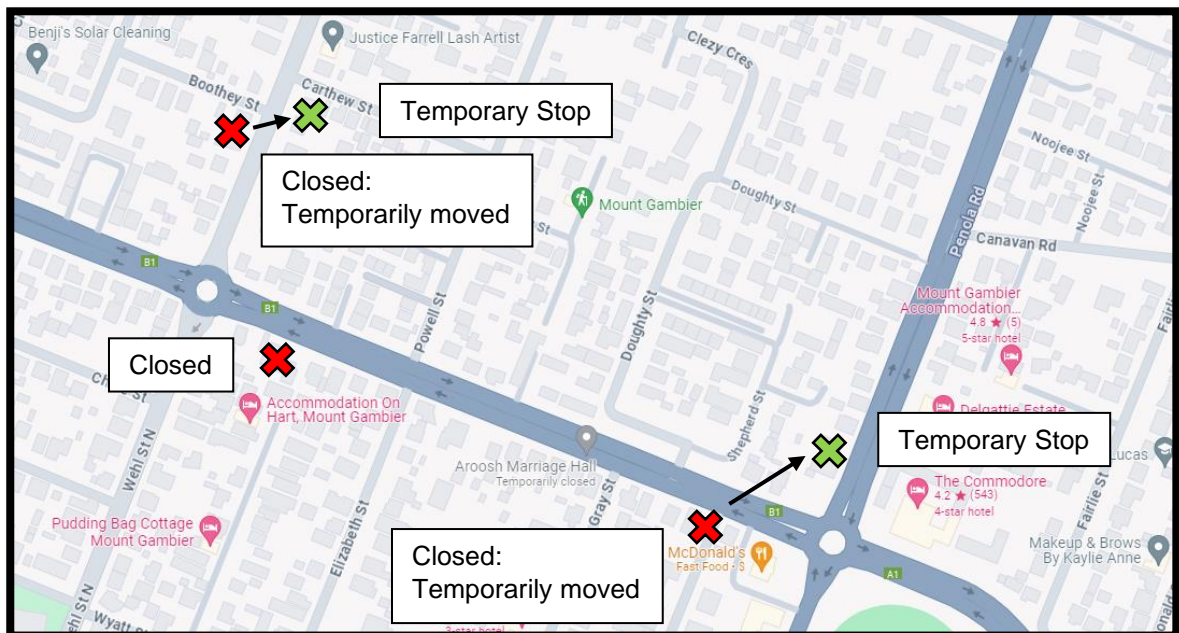

# Temporary Bus Stop Change

Due to roadworks, from the 2/4/24 to 13/4/24, there will be a slight change to the some of the bus routes. This will impact the following LinkSA buses:

- 1293 North East Loop\*
- 1295 AM
- 1296 AM

\*Approximate delayed time after Wehl St – 4 minutes

This will also mean that the following bus stops will be impacted:

- Jubilee Hwy near corner of Penola Rd – Temporarily moved to Penola Rd between Jubilee Hwy and Canavan Rd
- Jubilee Hwy near Wehl Street N - Closed
- Wehl St N after Boothey St – Temporarily moved to before Boothey St