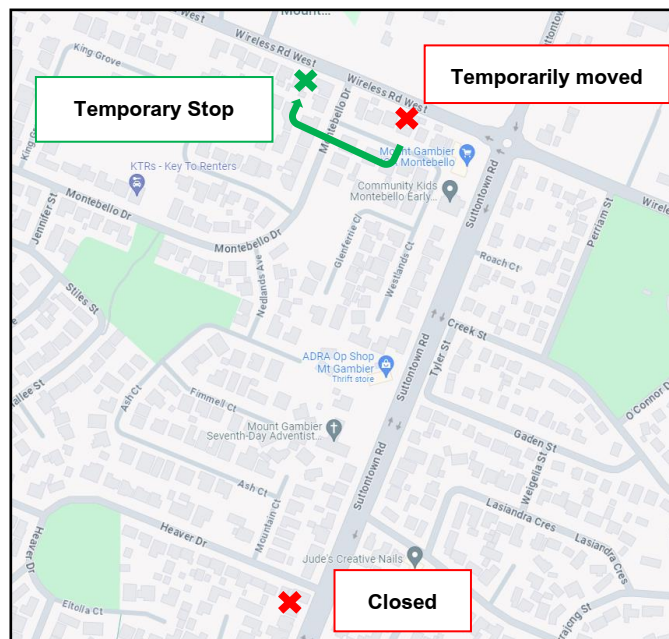

## Bus service improvements

# Temporary Bus Stop Change

Due to roadworks, from the 3/5/24 until 4/6/24, there will be a slight change to some of the bus routes, resulting in the following bus stops being impacted:

- Wireless Rd West near Suttontown Road – Temporarily moved to just after Montebello Road
- Suttontown Road - Closed

This temporary change will impact the following LinkSA buses:

- 1292 North West Loop – 2 min delay\*
- 1294 AM – 2 min delay\*
- 1294 PM – 2 min delay^
- 1295 AM – 12-14 min delay^
- 1296 AM – 2 min delay\*
- 1297 PM – 2 min delay^

\*Approximate delayed time after Suttontown Rd

^Approximate delayed time after Wireless Rd W

For more information, please visit the LinkSA website at [linksa.com.au](https://linksa.com.au) or at the Mount Gambier LinkSA Depot located at 15 Bodey Circuit Suttontown, open between 10am and 2pm weekdays. You can also contact our Murray Bridge office on 8532 2633 between 8.30am and 5.00pm weekdays.